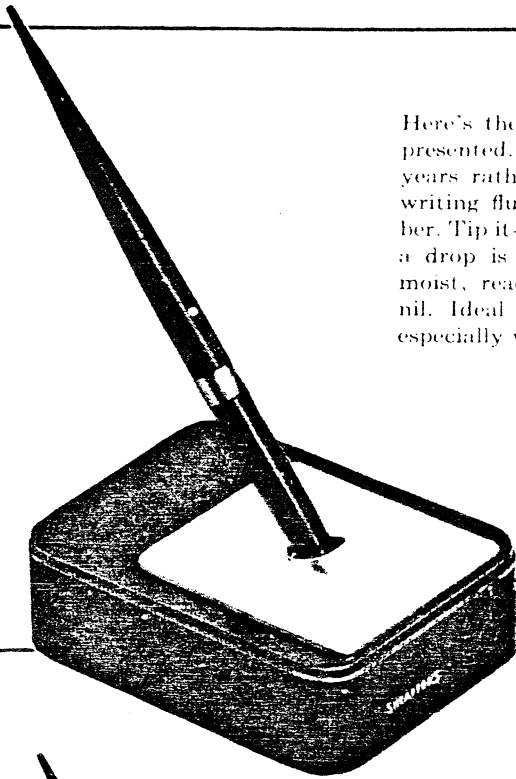

Safeguard Desk Set

Here's the most practical reservoir desk set ever presented. Fillings are measured in months and years rather than days or weeks. The supply of writing fluid is safety-sealed in a generous chamber. Tip it—jar it—accidentally turn it over... not a drop is likely to escape. Point remains clean, moist, ready-to-write. Evaporation is practically nil. Ideal for offices, institutions and homes... especially where children are concerned.

◀ **DS17** Sheaffer White Dot Safeguard Reservoir Desk Set with extra large manifold replaceable 14K gold Sheaffer nib tipped with osmalloy. Available in complete point range including fine, medium, extra fine, Gregg shorthand. Packed with generous supply of Skrip **$12.50**